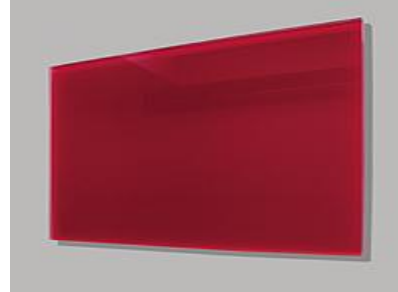

Scirocco 580 glass - black

Crystal GR 1000 glass - green

Crystal GR 1000 glass- black

Studio 300 metal - yellow

Crystal GR 1000 glass- red

Studio 600 metal - purple

Marble GR - Roma Rosa

Crystal GR's - different colours

Vision frameless (picture lasered in glass)

Aura with LED illumination

Skywave stainless steel

Globe metal (in all RAL colours available)

Skywaves - white

Crystal GR 1000 with ESC - red glass

Marble GR - Marmoll

Studio 300 metal - white

Kalima Mirror framed

Marble GR - Cavalla

Marble GR - Janina

Thermoglace 510 (glass with floor stands)

Marble GR - Veria Green

TH 510 - (Italian Design) - with towel rail