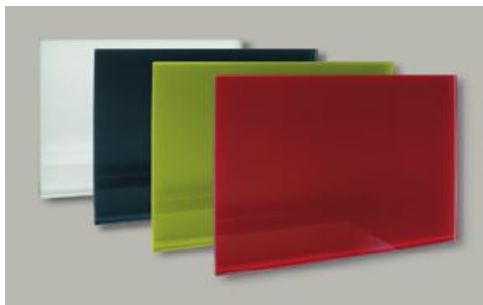

Scirocco 580 glass - black

Crystal GR 1000 glass - green

Crystal GR 1000 glass- black

Studio 300 metal - yellow

Crystal GR 1000 glass- red

Studio 600 metal - purple

Marble GR - Roma Rosa

Crystal GR's - different colours

Vision frameless (picture lasered in glass)

Aura with LED illumination

Skywave stainless steel

Globe metal (in all RAL colours available)

Skywaves - white

Crystal GR 1000 with ESC - red glass

Marble GR - Marmoll

Studio 300 metal - white

Kalima Mirror framed

Marble GR - Cavalla

Marble GR - Janina

Thermoglace 510 (glass with floor stands)

Marble GR - Veria Green

TH 510 - (Italian Design) - with towel rail